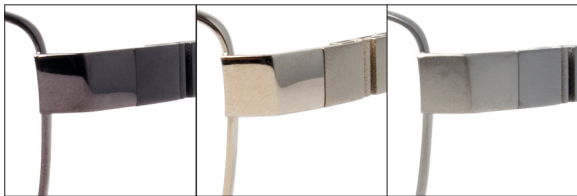

SEIKO TITANIUM

NEW FOR VISION EXPO EAST 2014

T0766

Color
Deep Gun Gray (G20)
Dark Taupe (010)
Shiny Navy (889)

Size
51-17-140

A	B	ED
51.0	30.4	54.0

Spring Hinge

T1059

Color
IP Dark Brown (J04)
Grace Gold (087)
Solid Titanium (999)

Size
54-17-140
56-17-140

A	B	ED
54.0	31.8	57.7
56.0	33.0	59.7

Spring Hinge

T1060

Color
IP Soft Black (J05)
IP Soft Brown (J08)
Gold (001)

Size
53-18-140
55-18-140

A	B	ED
53.0	31.7	57.7
55.0	32.9	59.9

Spring Hinge

T3024

Color
Pure Gold (289)
Pure Gun Metal (292)
Vivid Purple (388)

Size
52-17-135

A	B	ED
52.0	31.7	53.4

T3047

Color
Cosmos (P48)
Mild Green (088)
Pure Gold (289)

Size
52-18-140

A	B	ED
52.0	31.0	54.5

SEIKO

TITANIUM

NEW FOR VISION EXPO EAST 2014

T3049

Color
Cool Orange (B84)
Cool Rose (P51)
Lavender Pink (355)

Size	A	B	ED
52-18-140	52.0	31.0	54.7