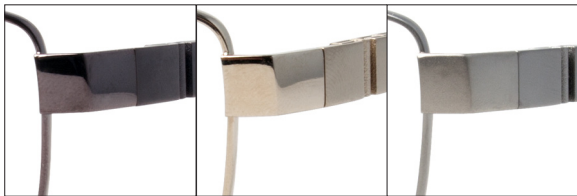

SEIKO TITANIUM

NEW FOR VISION EXPO EAST 2014

T0766

Color
Deep Gun Gray (G20)
Dark Taupe (010)
Shiny Navy (889)

Size
51-17-140

A	B	ED
51.0	30.4	54.0

Spring Hinge

T1059

Color
IP Dark Brown (J04)
Grace Gold (087)
Solid Titanium (999)

Size
54-17-140
56-17-140

A	B	ED
54.0	31.8	57.7
56.0	33.0	59.7

Spring Hinge

T1060

Color
IP Soft Black (J05)
IP Soft Brown (J08)
Gold (001)

Size
53-18-140
55-18-140

A	B	ED
53.0	31.7	57.7
55.0	32.9	59.9

Spring Hinge

T3024

Color
Pure Gold (289)
Pure Gun Metal (292)
Vivid Purple (388)

Size
52-17-135

A	B	ED
52.0	31.7	53.4

T3047

Color
Cosmos (P48)
Mild Green (088)
Pure Gold (289)

Size
52-18-140

A	B	ED
52.0	31.0	54.5

SEIKO TITANIUM

NEW FOR VISION EXPO EAST 2014

T3049

Color
Cool Orange (B84)
Cool Rose (P51)
Lavender Pink (355)

Size	A	B	ED
52-18-140	52.0	31.0	54.7

T3068