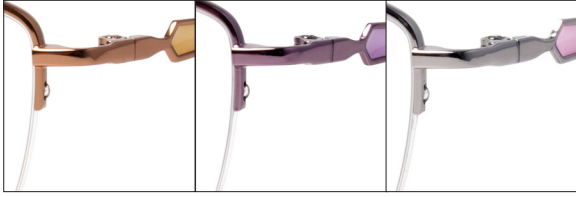

SEIKO TITANIUM

NEW FOR VISION EXPO EAST 2014

T0766

Color
Deep Gun Gray (G20)
Dark Taupe (010)
Shiny Navy (889)

Size
51-17-140

A	B	ED
51.0	30.4	54.0

Spring Hinge

T1059

A	B	ED
53.0	31.7	57.7
55.0	32.9	59.9

Spring Hinge

T3024

Color
Pure Gold (289)
Pure Gun Metal (292)
Vivid Purple (388)

Size
52-17-135

A	B	ED
52.0	31.7	53.4

T3047

Color
Cosmos (P48)
Mild Green (088)
Pure Gold (289)

Size
52-18-140

A	B	ED
52.0	31.0	54.5

SEIKO

TITANIUM

NEW FOR VISION EXPO EAST 2014

T3049

Color
Cool Orange (B84)
Cool Rose (P51)
Lavender Pink (355)

Size	A	B	ED
52-18-140	52.0	31.0	54.7

T3068

Color
Pure Light Brown (276)
Rose (287)
Pure Gold (289)

Size	A	B	ED
50-18-140	50.0	31.0	51.8

T3069

Color
Red Rose (290)
Pure Gun Metal (292)
Pure Brown (299)

Size	A	B	ED
51-18-140	51.0	30.8	52.9