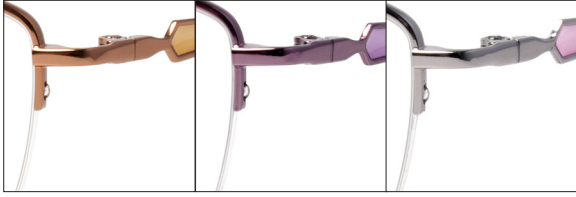

SEIKO TITANIUM

NEW FOR VISION EXPO EAST 2014

T0766

Color
Deep Gun Gray (G20)
Dark Taupe (010)
Shiny Navy (889)

Size
51-17-140

A	B	ED
51.0	30.4	54.0

Spring Hinge

T1059

A	B	ED
53.0	31.7	57.7
55.0	32.9	59.9

Spring Hinge

T3024

Color
Pure Gold (289)
Pure Gun Metal (292)
Vivid Purple (388)

Size
52-17-135

A	B	ED
52.0	31.7	53.4

T3047

Color
Cosmos (P48)
Mild Green (088)
Pure Gold (289)

Size
52-18-140

A	B	ED
52.0	31.0	54.5

SEIKO TITANIUM

NEW FOR VISION EXPO EAST 2014

T3049

Color
Cool Orange (B84)
Cool Rose (P51)
Lavender Pink (355)

Size	A	B	ED
52-18-140	52.0	31.0	54.7

T3068

Color
Pure Light Brown (276)
Rose (287)
Pure Gold (289)

Size	A	B	ED
50-18-140	50.0	31.0	51.8

T3069

Color
Red Rose (290)
Pure Gun Metal (292)
Pure Brown (299)

Size	A	B	ED
51-18-140	51.0	30.8	52.9