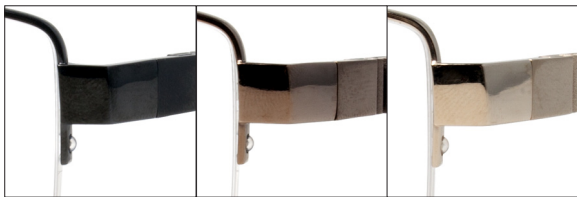

## NEW FOR VISION EXPO EAST 2014

T0766

Color  
Deep Gun Gray (G20)  
Dark Taupe (010)  
Shiny Navy (889)

Size  
51-17-140

A	B	ED
51.0	30.4	54.0

Spring Hinge

T1059

Color  
IP Dark Brown (J04)  
Grace Gold (087)  
Solid Titanium (999)

Size  
54-17-140  
56-17-140

A	B	ED
54.0	31.8	57.7
56.0	33.0	59.7

Spring Hinge

T1060

Color  
IP Soft Black (J05)  
IP Soft Brown (J08)  
Gold (001)

Size  
53-18-140  
55-18-140

A	B	ED
53.0	31.7	57.7
55.0	32.9	59.9

Spring Hinge

T3024

Color  
Pure Gold (289)  
Pure Gun Metal (292)  
Vivid Purple (388)

Size  
52-17-135

A	B	ED
52.0	31.7	53.4

T3047

Color  
Cosmos (P48)  
Mild Green (088)  
Pure Gold (289)

Size  
52-18-140