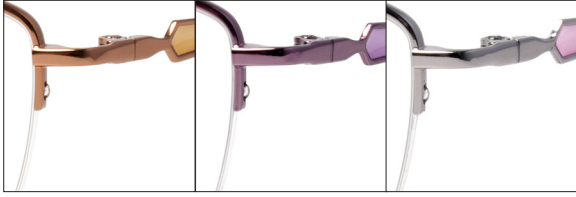

## TITANIUM

### NEW FOR VISION EXPO EAST 2014

T3049

Color  
Cool Orange (B84)  
Cool Rose (P51)  
Lavender Pink (355)

Size	A	B	ED
52-18-140	52.0	31.0	54.7

T3068

Color  
Pure Light Brown (276)  
Rose (287)  
Pure Gold (289)

Size	A	B	ED
50-18-140	50.0	31.0	51.8

T3069

Color  
Red Rose (290)  
Pure Gun Metal (292)  
Pure Brown (299)

Size	A	B	ED
51-18-140	51.0	30.8	52.9