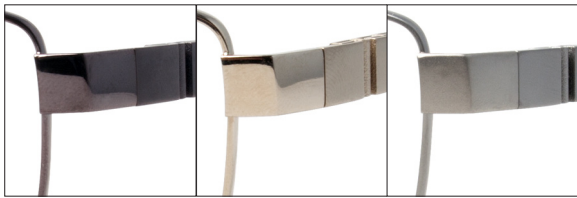

## NEW FOR VISION EXPO EAST 2014

T0766

Color  
Deep Gun Gray (G20)  
Dark Taupe (010)  
Shiny Navy (889)

Size  
51-17-140

A	B	ED
51.0	30.4	54.0

Spring Hinge

T1059

Color  
IP Dark Brown (J04)  
Grace Gold (087)  
Solid Titanium (999)

Size  
54-17-140  
56-17-140

A	B	ED
54.0	31.8	57.7
56.0	33.0	59.7

Spring Hinge

T1060

Color  
IP Soft Black (J05)  
IP Soft Brown (J08)  
Gold (001)

Size  
53-18-140  
55-18-140

A	B	ED
53.0	31.7	57.7
55.0	32.9	59.9

Spring Hinge

T3024

Color  
Pure Gold (289)  
Pure Gun Metal (292)  
Vivid Purple (388)

Size  
52-17-135

A	B	ED
52.0	31.7	53.4

T3047

Color  
Cosmos (P48)  
Mild Green (088)  
Pure Gold (289)

Size  
52-18-140