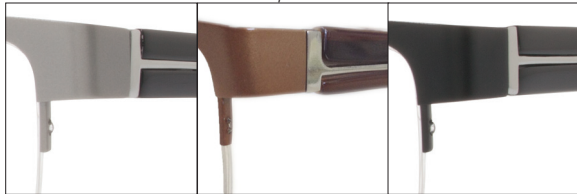

T4002

Color

Pale Silver Matte (G30)

Cinnamon Brown Matte (B75)

Black Matte (677)

** temple treatment not Nickel free*

Size
52-19-145

A
52.0