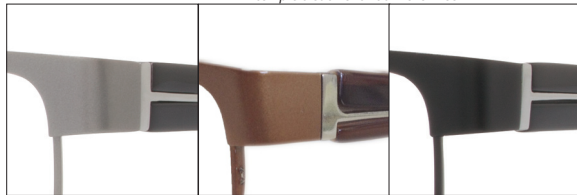

T4001

Color

Pale Silver Matte (G30)

Cinnamon Brown Matte (B75)

Black Matte (677)

** temple treatment not Nickel free*

Size
53-18-145

A
53.0