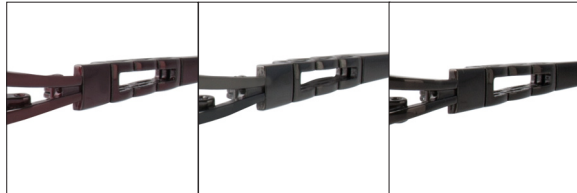

T3095

Color

Red Rose (290)

Mirror Gun Gray (358)

Dark Mirror Brown (359)

Size

52-15-138

A

51.0

B

32.2

ED

52.1

Flex Action Temples