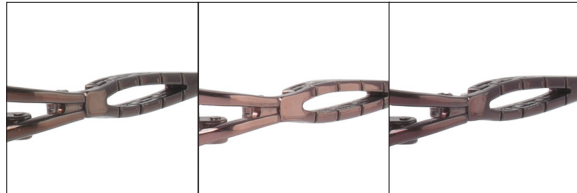

T3070

Color

Pure Soft Brown (B92)

Pink Rose (P54)

Red Rose (290)

Size

55-17-135

A

55.0

B

33.2

ED

57.9

Flex Action Temples