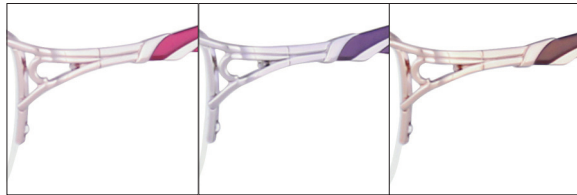

# T3025

Color

Pure Red (P39)

Soft Lavender (286)

Pink Orange (291)

Size

52-18-140

A

52.0

B

31.0

ED

54.7