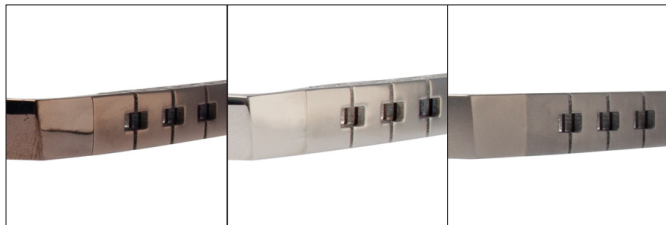

T1081

Color
IP Soft Brown (J08)
Silver (021)
Solid Titanium (999)

Size	A	B	ED
52-18-140	52.0	34.7	56.7
54-18-140	54.0	36.0	58.9

Flex Action Temples