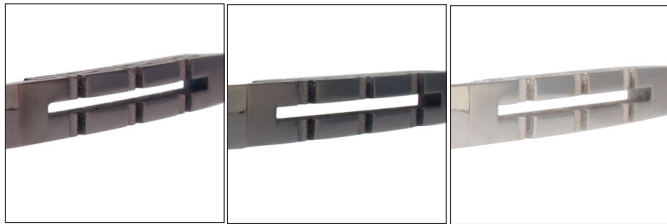

T1080

Color

IP Dark Brown (J04)

IP Smoke Gray (J06)

Silver (021)

Size

54-17-140

56-17-140

A

54.0

56.0

B

34.7

36.0

ED

57.5

59.6

Flex Action Temples