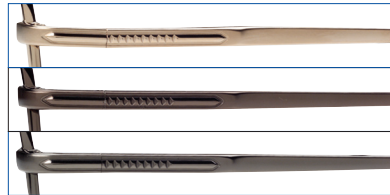

# T0573

Color

Gold (001)

Dark Taupe (010)

Mirror Steel Gray (616)

Size

57-16-140

A

57.0

B

47.8

ED

64.5