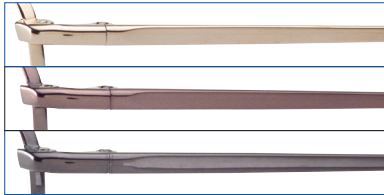

# T0464

Color

White Gold (009)

Deep Brown (514)

Heavy Gray (605)

Size

47-20-140

A