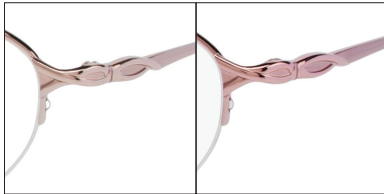

# T0252

Color

Rich Pink (723)

Pastel Red (748)

Size

50-16-135

A

50.0