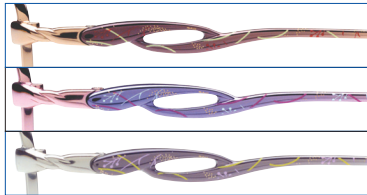

# T0135

Color

Brown Gradient (930)

Pink/Purple Gradient (931)

Gray/Black Gradient (933)

Size  
52-18-135

A  
52.0

B  
33.3