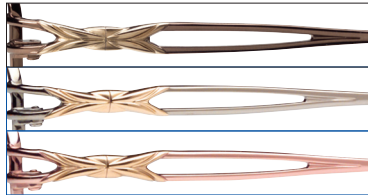

# T0061

Color

Champagne/Gold (506)

Silver Gray/Gold (655)

Pastel Red/Gold (770)

Sunset Brown/Gold (213)

Size

51-17-135

53-17-135

A

51.0

53.0

B

39.1

40.7

ED